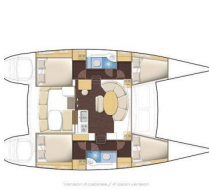

Resume

Year Built : 2016
Type: Sailing
Catamaran
Length : 11.55 m
Beam: 6.53 m
Draft: 1.15 m
Navigation
Category: A
Safety Equipment:
Coastal
Flag: French
Hull Color: White

Accommodation
Berths: 10

Saloon Berths: 2
Forward Berths: 2
Cabins: 4
Double Cabins: 4
Bathrooms: 2

-Interior Comfort

- Cooler
- Refrigerator
- Stove
- Oven
- Black Water Tank
- Convertible Saloon
- Hot Water
- CD Radio

Caracteristics

Building year : 2016
Type : Saling c catamaran
Lenght : 11,55m
Width : 6,53m
Draught : 1,15 m
Lest type : Small draught, agrounded
Yacht category : A
Security : Middle shore
Flag : Français
Bedding : 10
Single-bed cabin : 2
Cabins : 4
Double-bed cabin : 4
Bathroom : 2
Water Tank : 2 x 300 l
Fuel Tank : 2 x 100 l
Engine : x2 40cv Inboard, Sail Drive,
Yanmar