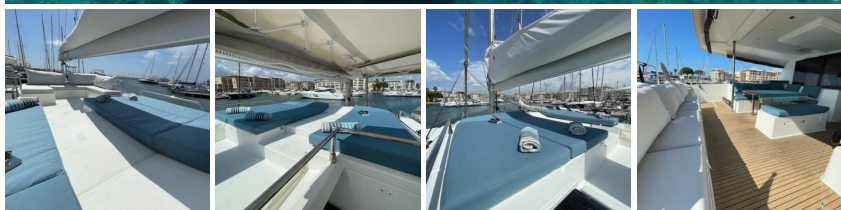

Les formules

[A définir]