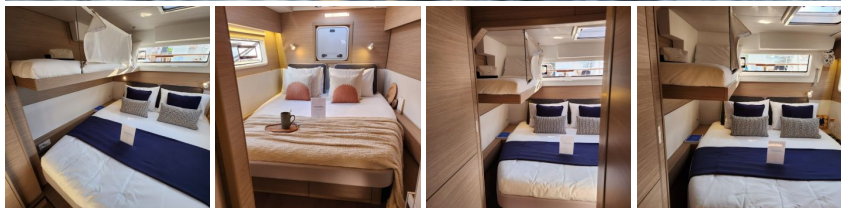

## Resume

The new Lagoon sailing yacht appears to offer a very comfortable and user-friendly sailing experience, well-suited for a large crew. Here's a summary of the main features:

**Versatile Space:** The yacht's deck features a sliding door system that connects the indoor and outdoor areas, creating a large surface area to accommodate up to 12 people around a single table.

**Sleeping Arrangements:** In addition to the 4 standard double cabins, Lagoon offers optional "Pullman beds," inspired by sleeper train compartments, providing sleeping solutions for the 12 crew members.

**New Owner's Configuration:** For the first time, Lagoon offers a layout where the owner's cabin is located at the front of the boat, with a spacious bathroom at the rear. This arrangement aims to provide a more comfortable onboard living experience, reducing noise and improving ventilation through more voluminous hulls.

## Characteristics

Building year : 2025  
Type : Sailing catamaran  
Length : 13,92m  
Width : 7,69m  
Security : Offshore  
Bedding : 12  
Cabins : 4  
Double-bed cabin : 4  
Bathroom : 4